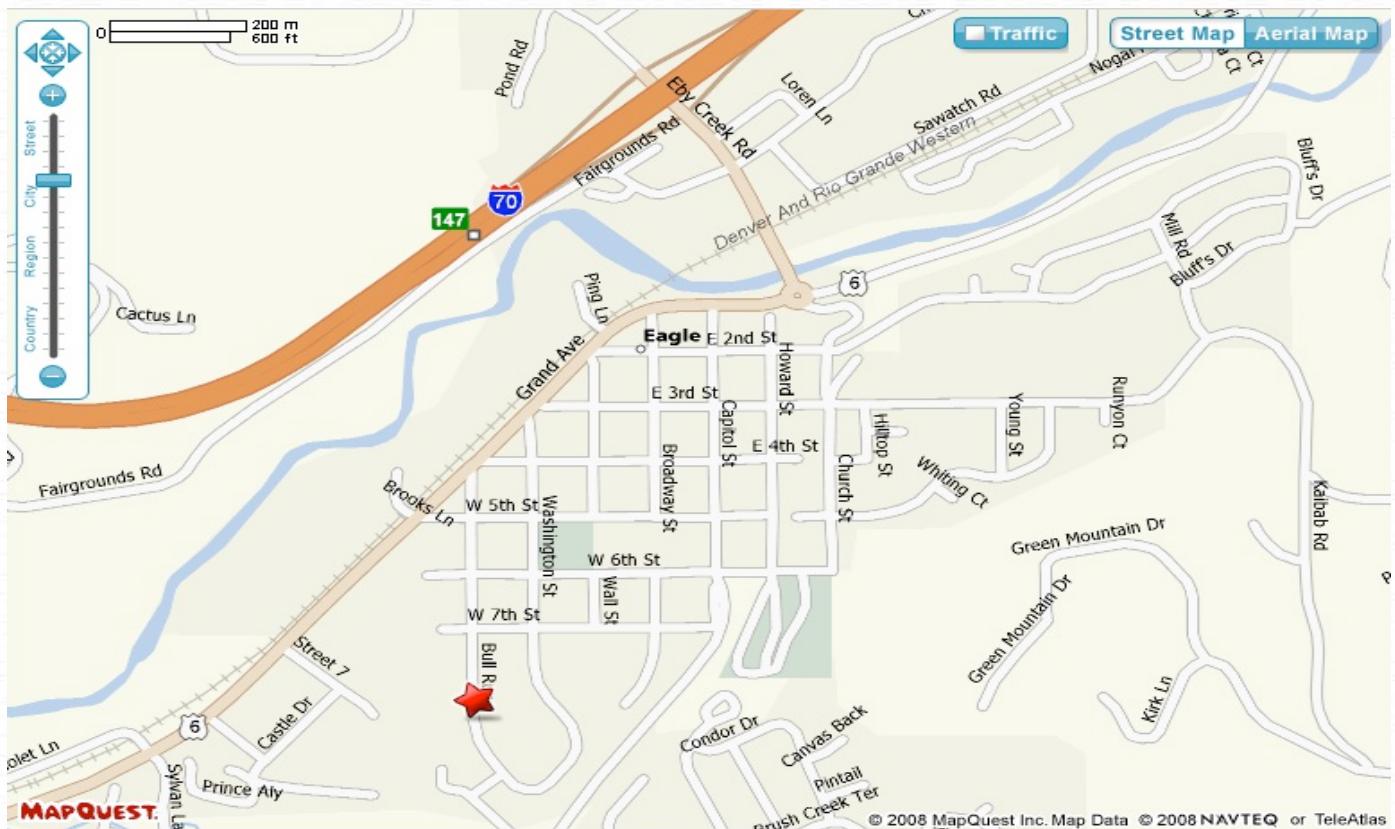

DRIVING DIRECTIONS TO ALPINE ARMS

Please drive safe and call if you have any questions!

I-70 TO EAGLE, CO (East from Grand Junction, West from Denver)

Take Exit 147 to Eagle.

Turn RIGHT onto EBY CREEK if driving from Grand Junction.

Turn LEFT onto EBY CREEK if driving from Denver.

Take first exit (right) at round-a-bout onto GRAND AVE/US-6 WEST

Turn SLIGHT LEFT onto MCINTIRE ST.

MCINTIRE ST becomes BULL RUN after 2nd stop sign.

4th driveway on RIGHT. (This drive is a Cul-de-Sac for 6 houses)

Turn into Drive, first house on LEFT. Park in front of house or fence. **713 Bull Run #1**

Alpine Arms
eagle colorado

713-1 Bull Run | PO Box 5246 | Eagle, CO 81631 | 970.376.2146 | info@AlpineArms.com